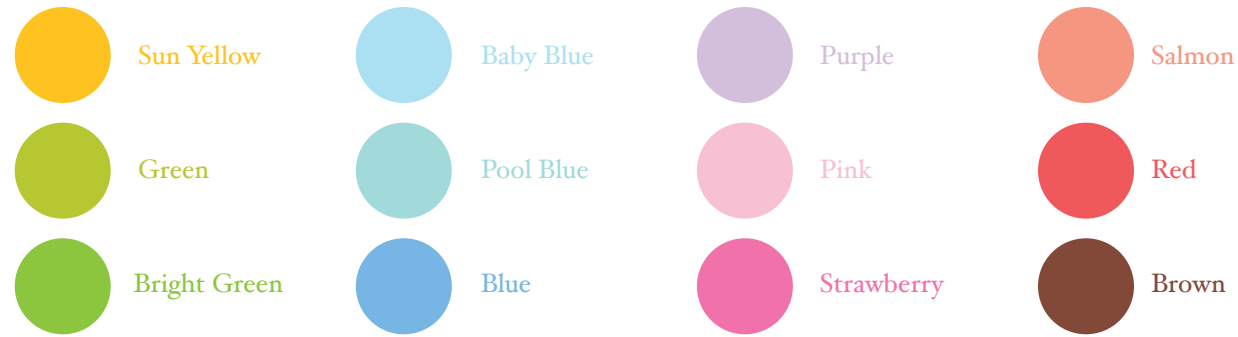

### 1 Choose your plate border style 4 styles available

Item: o6PL135  
Outer Scallop Border  
Shown with brown border and multi dot background

Item: o6PL140  
Outer Solid Border  
Shown with brown border and multi dot background

Item: o6PL145  
Inner Scallop Border  
Shown with brown border and multi dot background

The anatomy of a plate:  
Border Background Art Lettering

Item: o6PL150  
Inner Solid Border  
Shown with brown border and multi dot background

### 2 Choose your border color

Solid background and border color choices\*

Pattern background choices

\*Note:

Solid colors are not recommended for inner scallop or inner solid border styles. When the plate is made, fine lines may appear around the edge. They in no way affect the quality of the plate, but do visually bother some people. Plates with this characteristic are not flawed and will not be redone without charge. Plate colors will not be exactly as shown on this card due to the printing process.